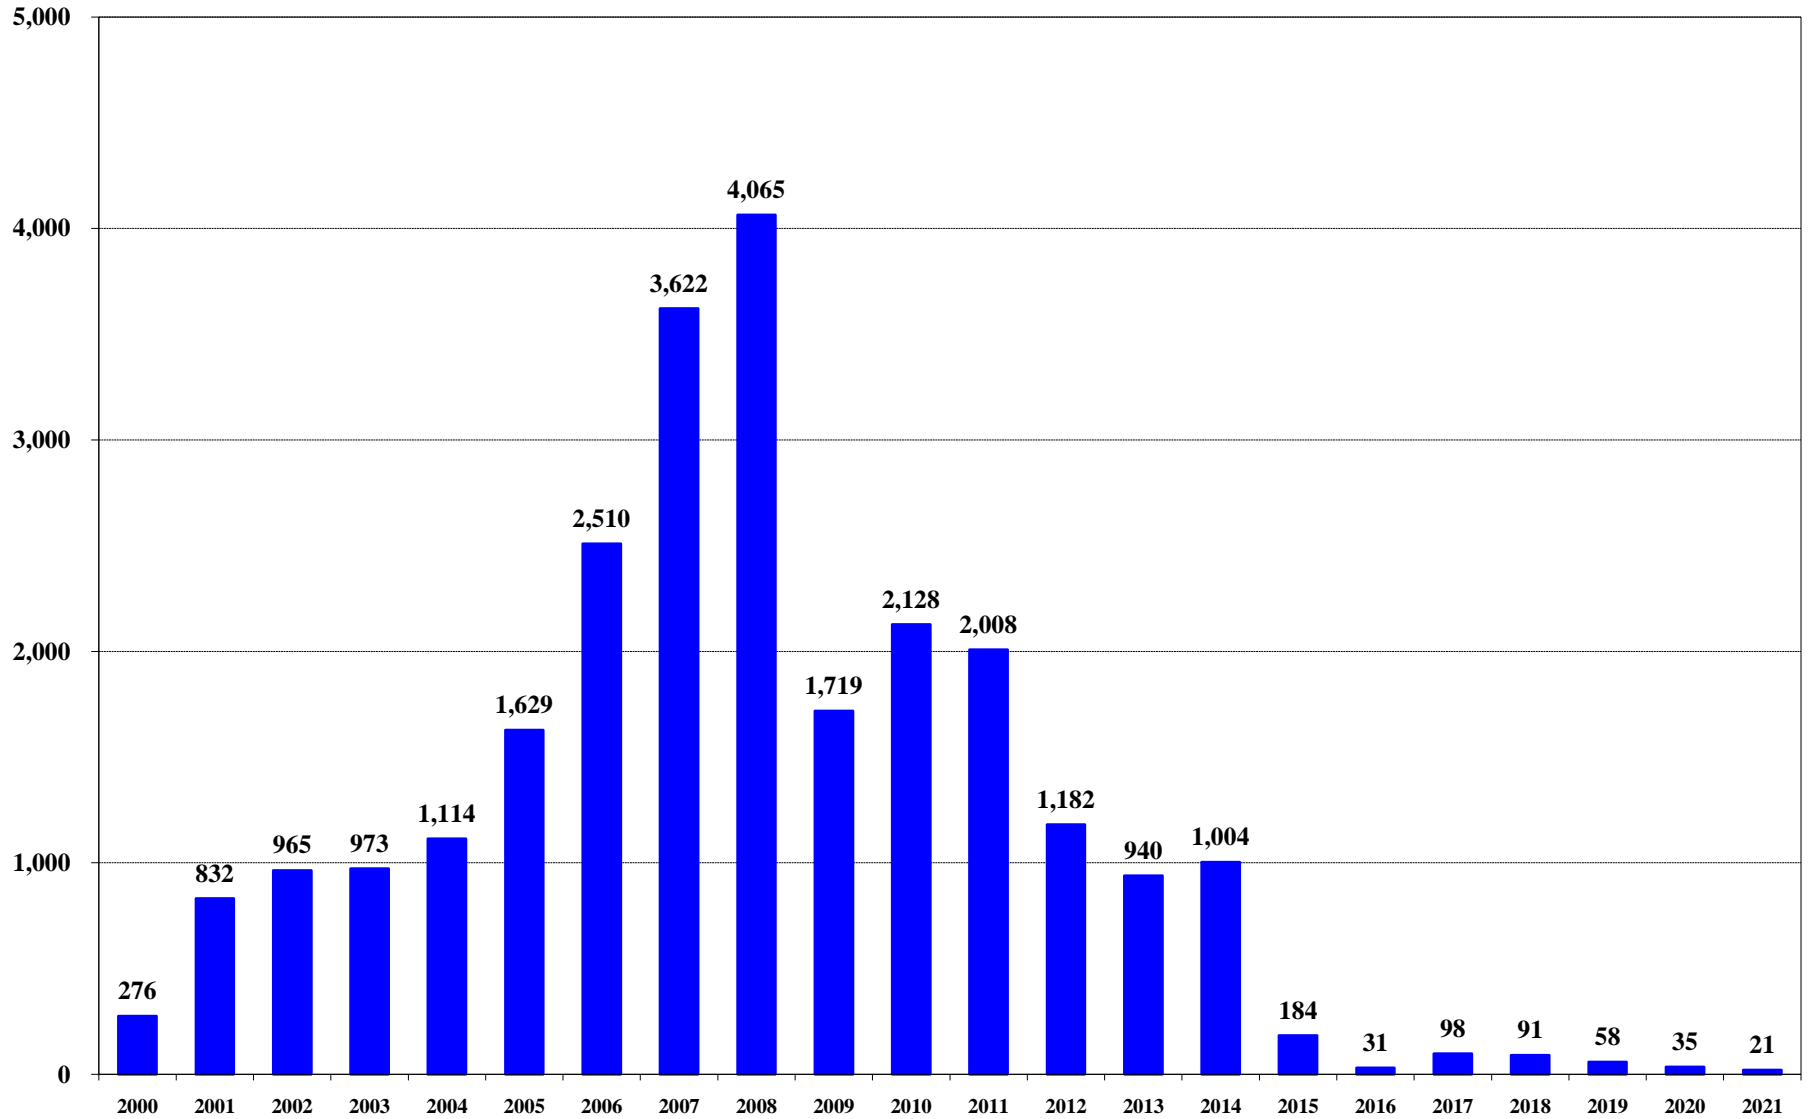

# Texas Newark, East (Barnett Shale) Drilling Permits Issued 2000 through August 2021

09/15/2021

Source: Texas Railroad Commission Drilling Permit Query (Includes New Drill & ReEnter Permits)