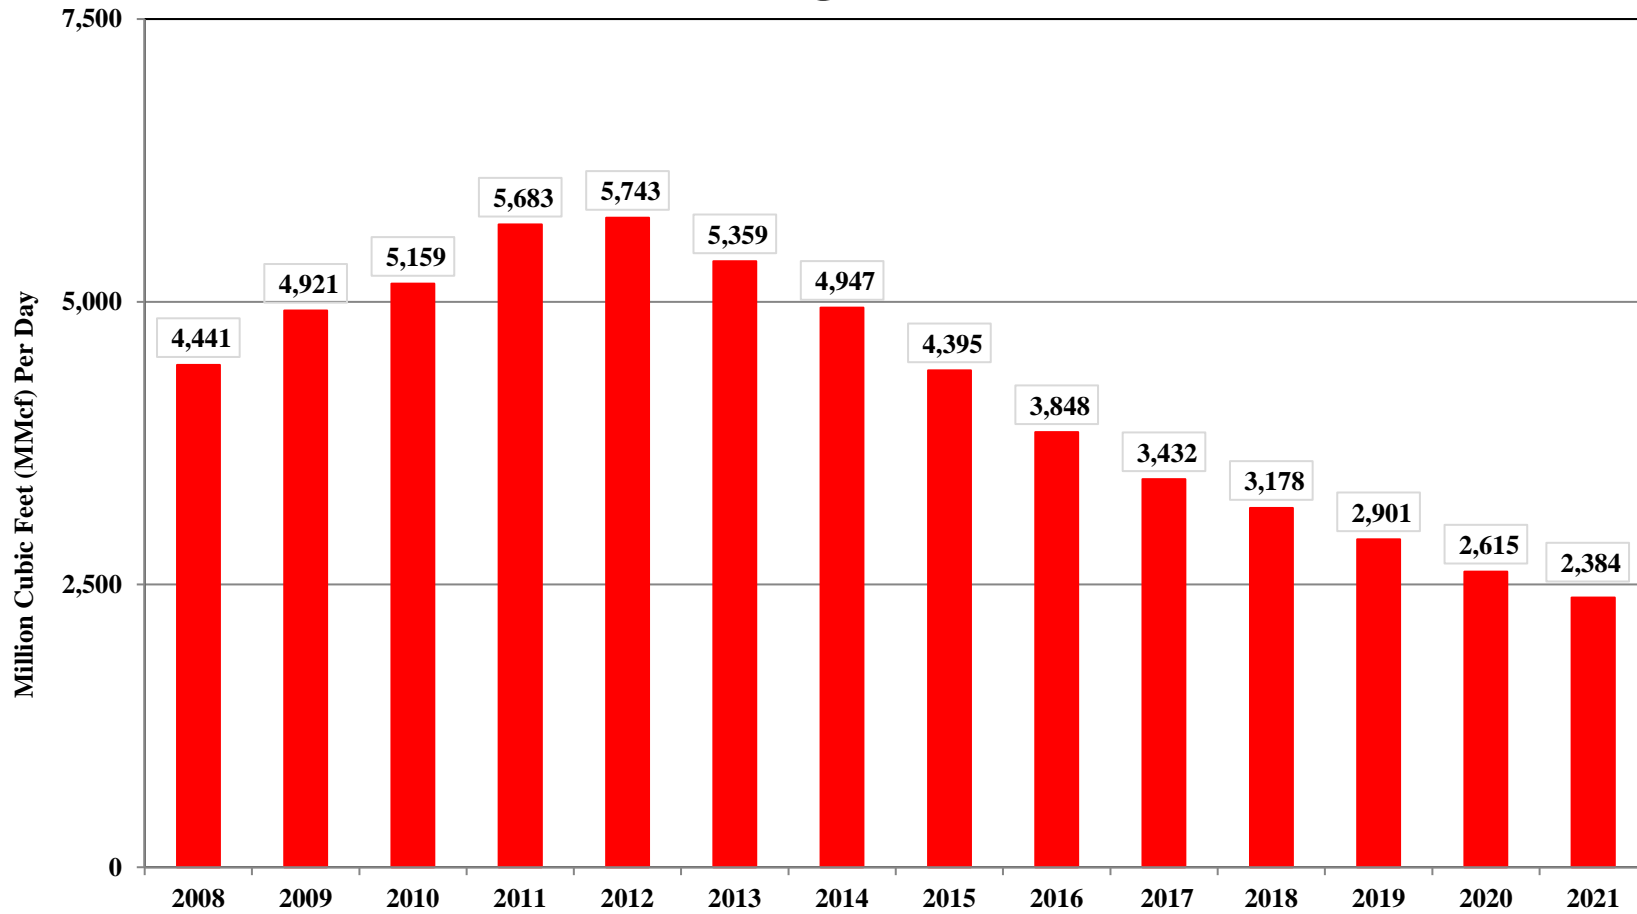

# Texas Barnett Shale Total Natural Gas Production 2000 through June 2021

09/15/2021

Source: Texas Railroad Commission Production Data Query System (PDQ)