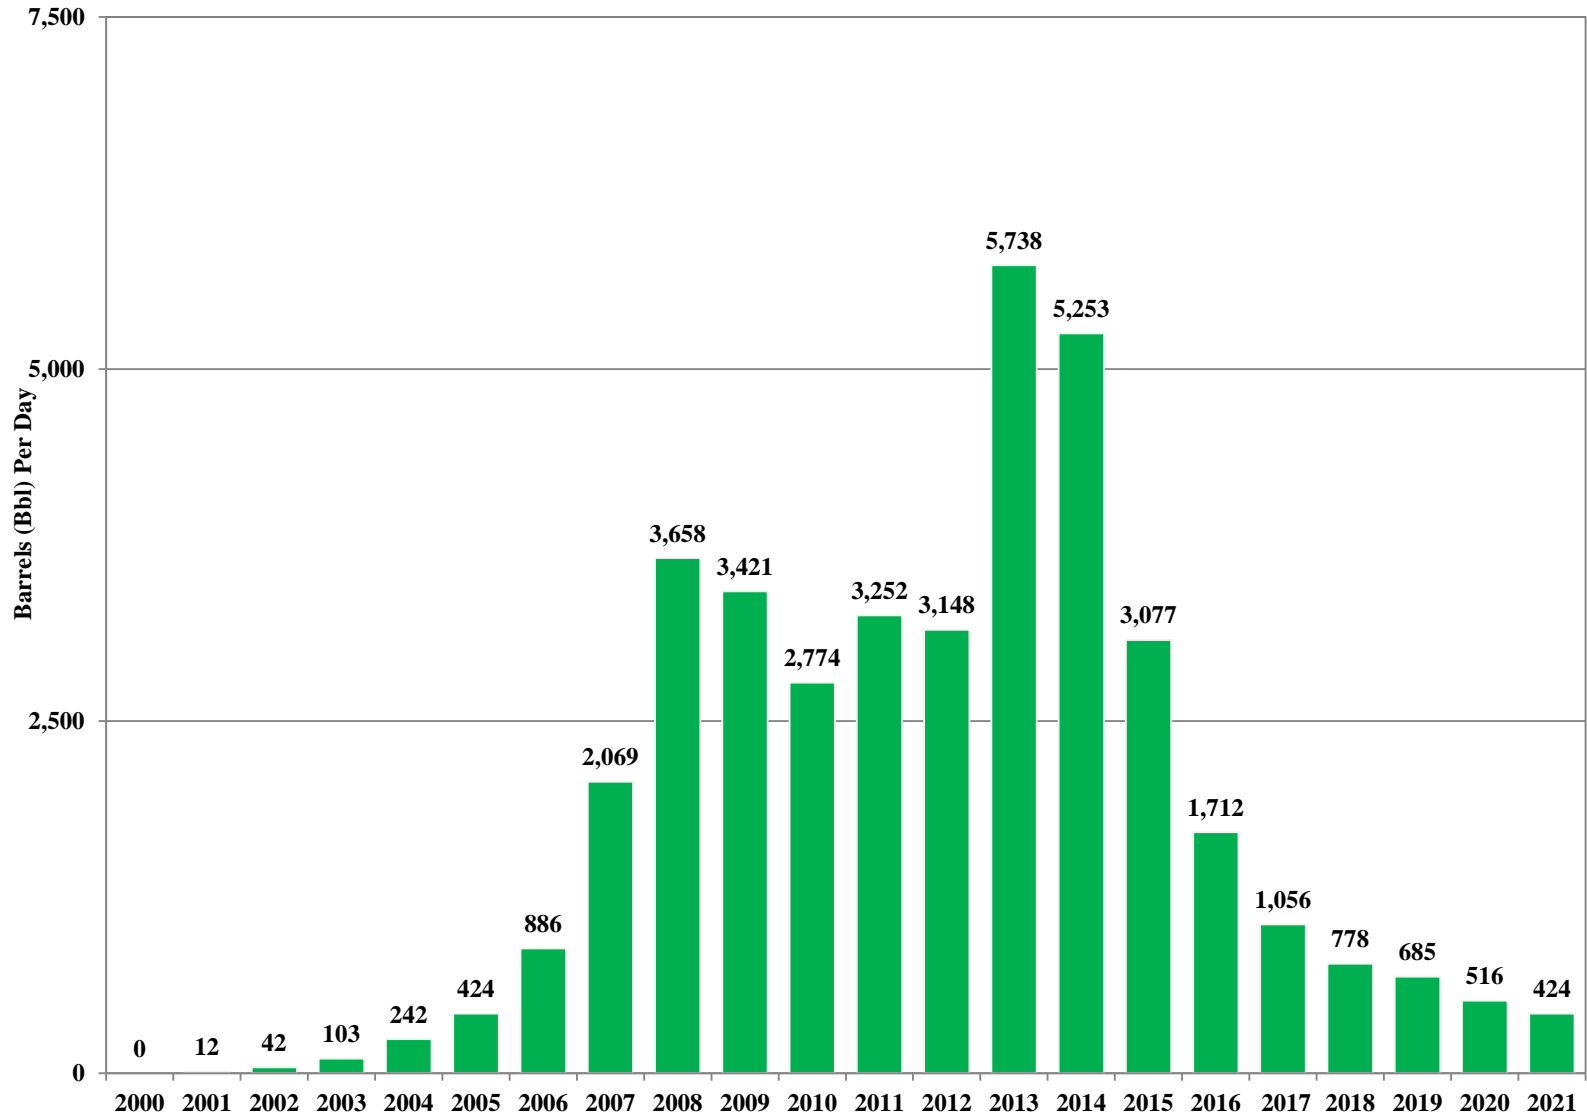

Texas Barnett Shale Oil Production 2000 through June 2021

09/15/2021

Source: Railroad Commission of Texas Production Data Query System (PDQ)